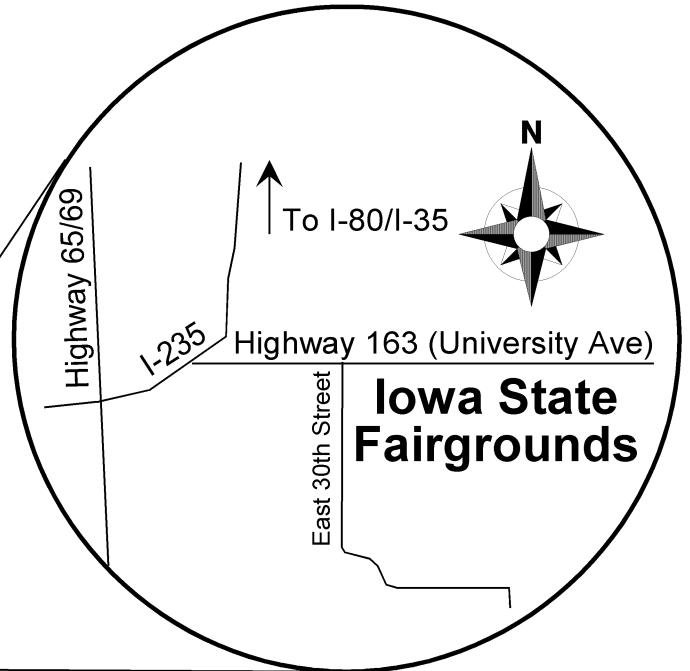

DIRECTIONS TO IOWA STATE FAIRGROUNDS

Driving Directions:

The Iowa State Fairgrounds main gate is located at the intersection of East 30th and Grand, about three blocks south of East University Ave.

From the north, take I-35 to I-235, exit East University, follow the signs to East University and East 30th, turn south and go three blocks to the main gate.

From the west, travel I-80 to I-235, exit East University, follow the signs to East University and East 30th, turn south and go three blocks to the main gate.

From the east, take Hwy 65 South. From I-80, take Exit 141 and travel south on Hwy. 69 to Exit 79 and head west on Hwy 163 approximately three miles to East University and East 30th.

From the southeast, take Highway 163 or 44 to East University until you reach East 30th, turn south and go three blocks to the main gate.

From the southwest, take I-35, I-80, Highway 65 or Highway 69.