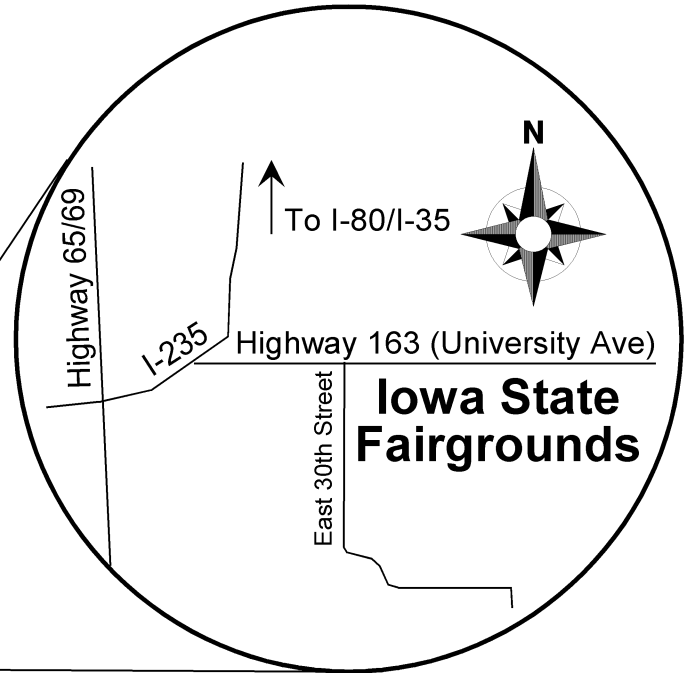

DIRECTIONS TO IOWA STATE FAIRGROUNDS

Driving Directions:

The Iowa State Fairgrounds main gate is located at the intersection of East 30th and Grand, about three blocks south of East University Ave.

From the north, take I-35 to I-235, exit East University, follow the signs to East University and East 30th, turn south and go three blocks to the main gate.

From the west, travel I-80 to I-235, exit East University, follow the signs to East University and East 30th, turn south and go three blocks to the main gate.

From the east, take Hwy 65 South. From I-80, take Exit 141 and travel south on Hwy. 69 to Exit 79 and head west on Hwy 163 approximately three miles to East University and East 30th.

From the southeast, take Highway 163 or 44 to East University until you reach East 30th, turn south and go three blocks to the main gate.

From the southwest, take I-35, I-80, Highway 65 or Highway 69.